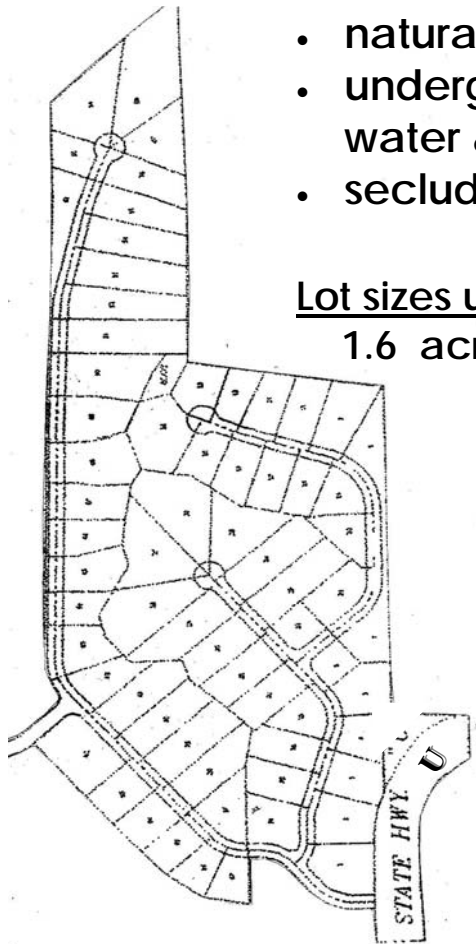

Lincoln County 's Premier Residential Lots

1st Time Offered Reserve Lots Today

Amenities Include:

- concrete streets
- natural gas
- underground electric,
water & sewers
- secluded wooded lots

Lot sizes up to
1.6 acres

NORTON WOODS

Lot Information

Lot 40	.88 acres, 38,147 SF	115.06'
Lot 41	.90 acres, 39,127 SF	119.78'
Lot 42	.70 acres, 30,280 SF	
Lot 43	.83 acres, 36,167 SF	
Lot 44	.51 acres, 22,310 SF	
Lot 45	.79 acres, 34,597 SF	
Lot 46	.69 acres, 30,116 SF	
Lot 47	.79 acres, 34,552 SF	
Lot 48	1.07 acres, 46,671 SF	
Lot 49	.93 acres, 40,509 SF	
Lot 50	1.06 acres, 46,153 SF	
Lot 51	1.29 acres, 56,211 SF	
Lot 52	1.12 acres, 48,576 SF	
Lot 53	.92 acres, 40,017 SF	
Lot 54	1.08 acres, 47,252 SF	
Lot 55	.82 acres, 35,801 SF	
Lot 56	.78 acres, 34,012 SF	
Lot 57	.76 acres, 33,175 SF	
Lot 58	1.66 acres, 72,508 SF	
Lot 59	1.17 acres, 50,858 SF	
Lot 60	.50 acres, 21,881 SF	
Lot 61	.85 acres, 37,197 SF	
Lot 62		125.00'
Lot 63	.63 acres, 27,417 SF	134.63'
Lot 64	.64 acres, 28,005 SF	137.52'
Lot 65		
Lot 66		
Lot 67		