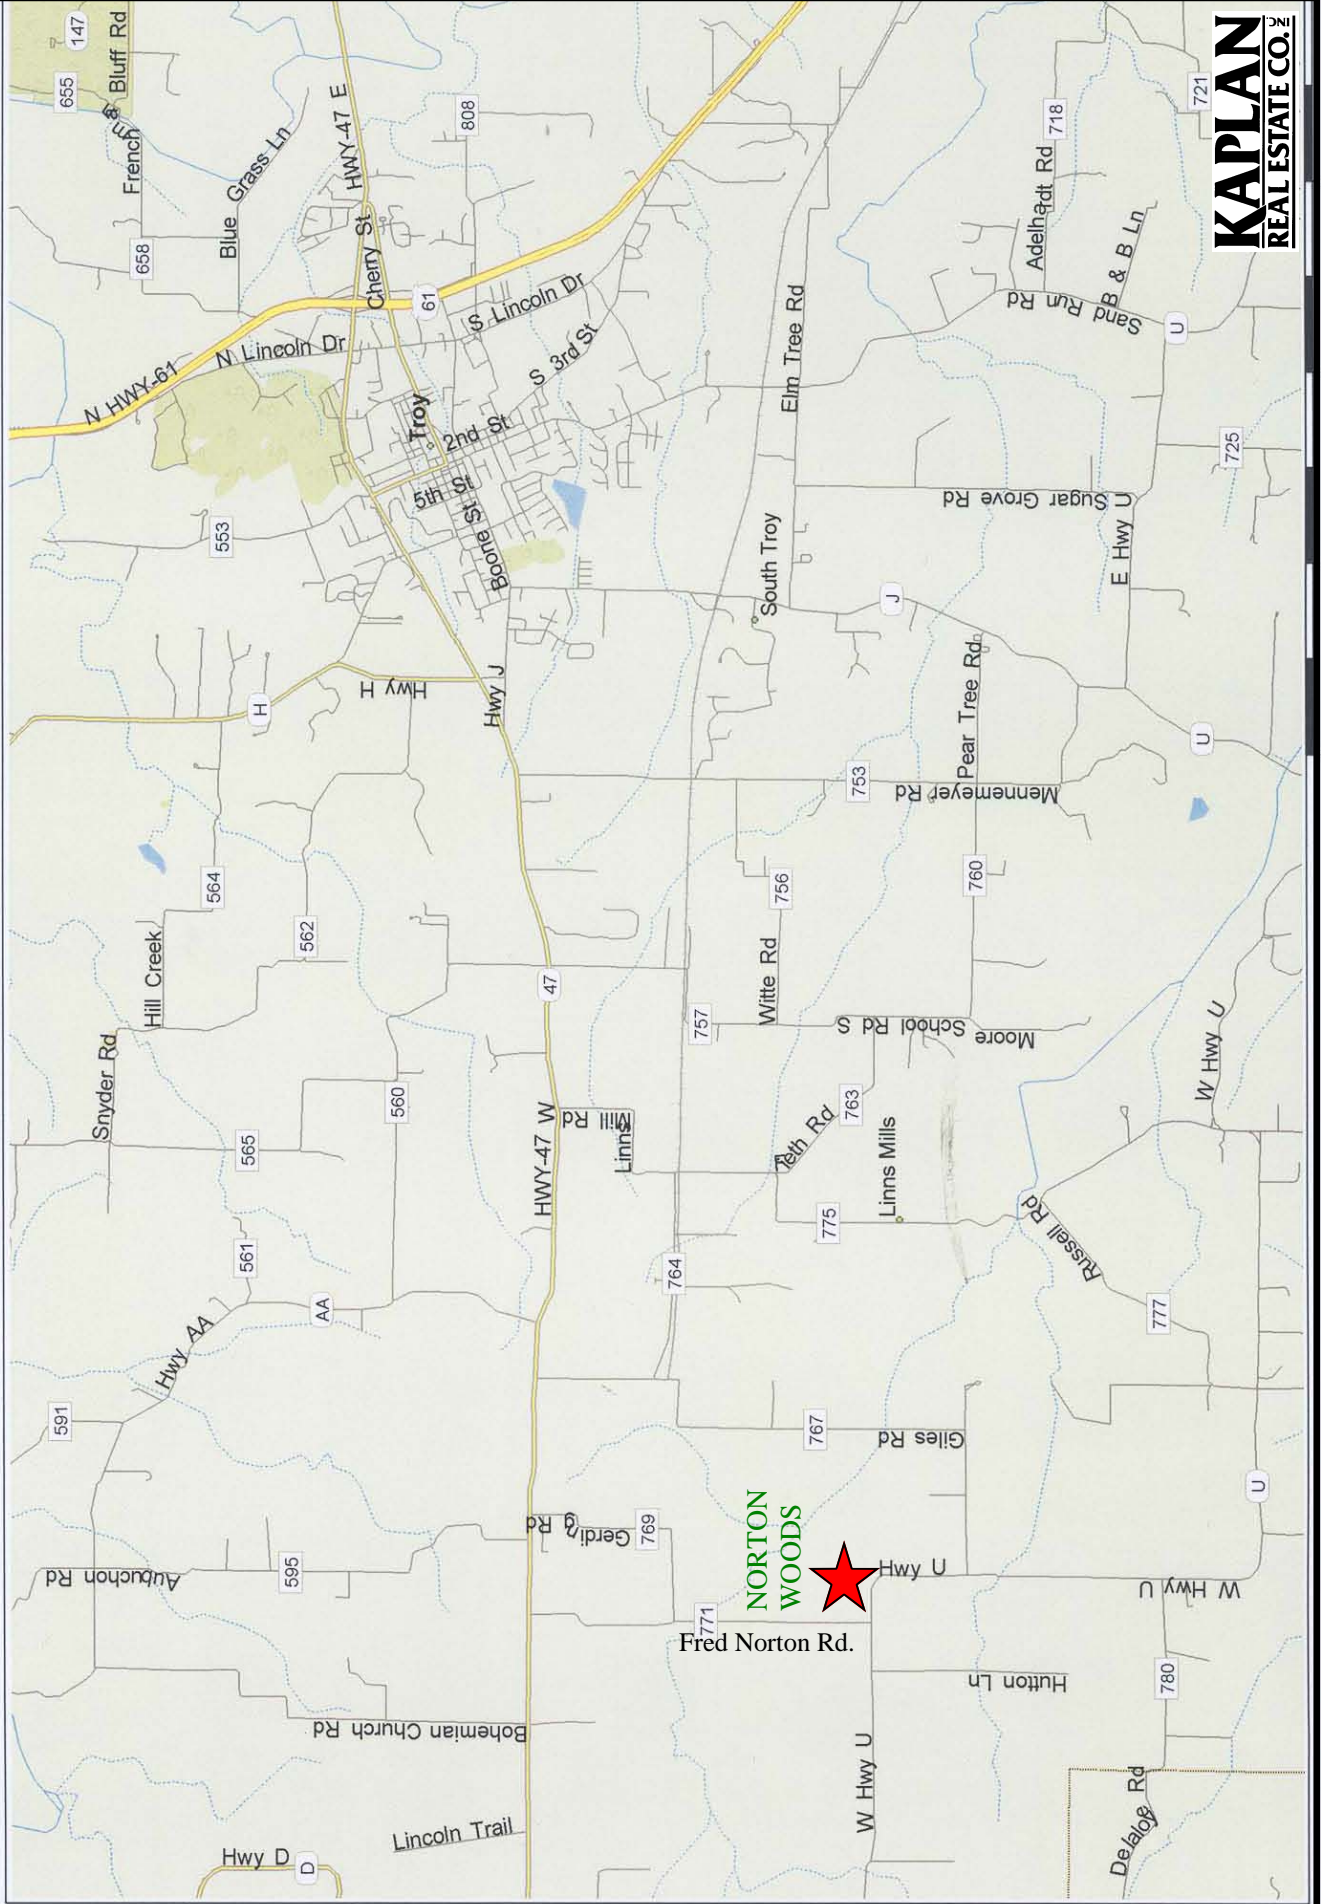

NORTON WOODS - TROY, MISSOURI