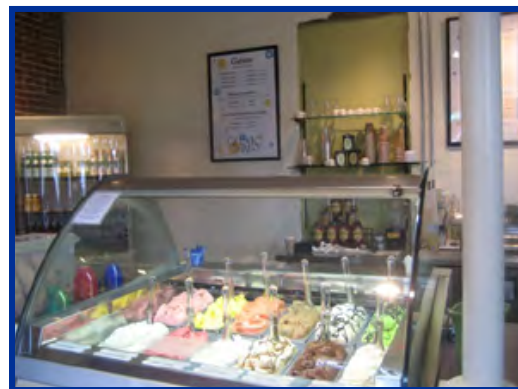

5204 Wilson Avenue ST. LOUIS, MO 63110

For more information please contact
KENT HIRSCHFELDER
314.652.7000 x 119
314.997.1621 cell

KAPLAN
REAL ESTATE CO. INC.

1000 Macklind Avenue, St. Louis, MO 63110
www.kaplanrealestate.com

For more information please contact
DAVID WRIGHT
314.652.7000 x 109
314.422.1689 cell